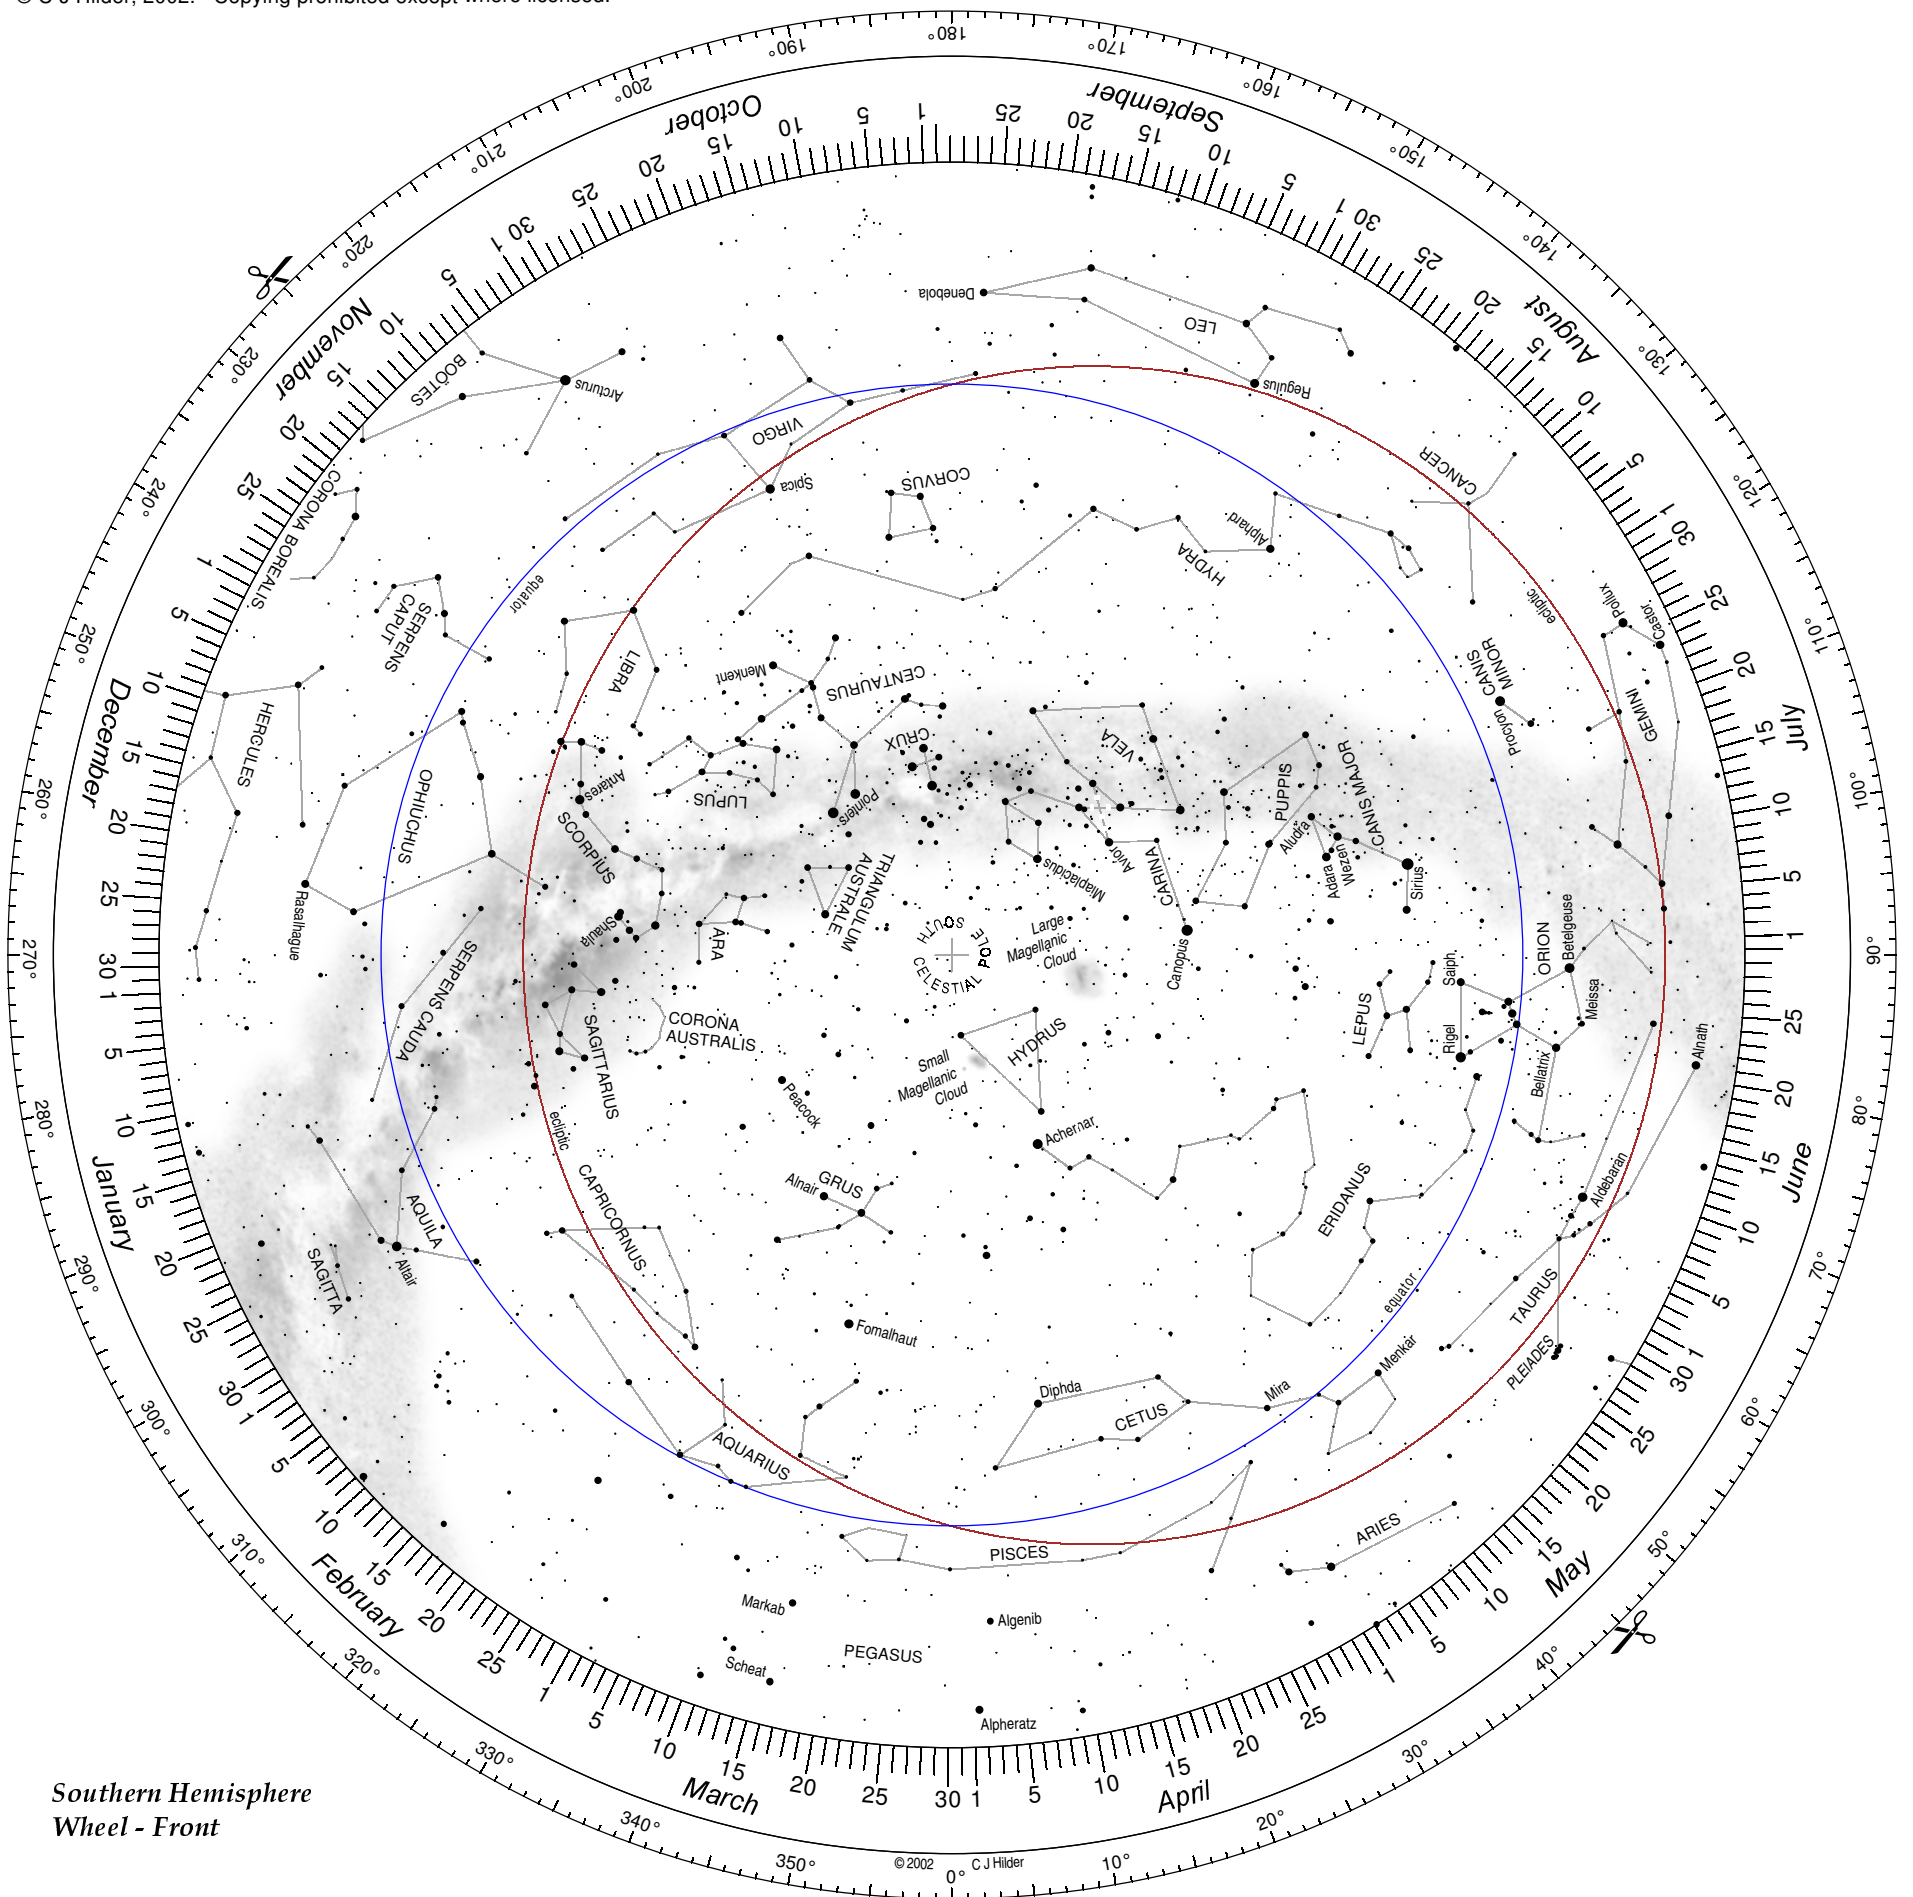

**SCALE** Use this scale to confirm that copies have been made at the correct size

## Star Wheel

*Southern Hemisphere Wheel - Front*

(time zone optimisation: west side)

© C J Hilder, 2002. Copying prohibited except where licensed.

*Southern Hemisphere  
Wheel - Front*

© 2002 C.J.Hilder