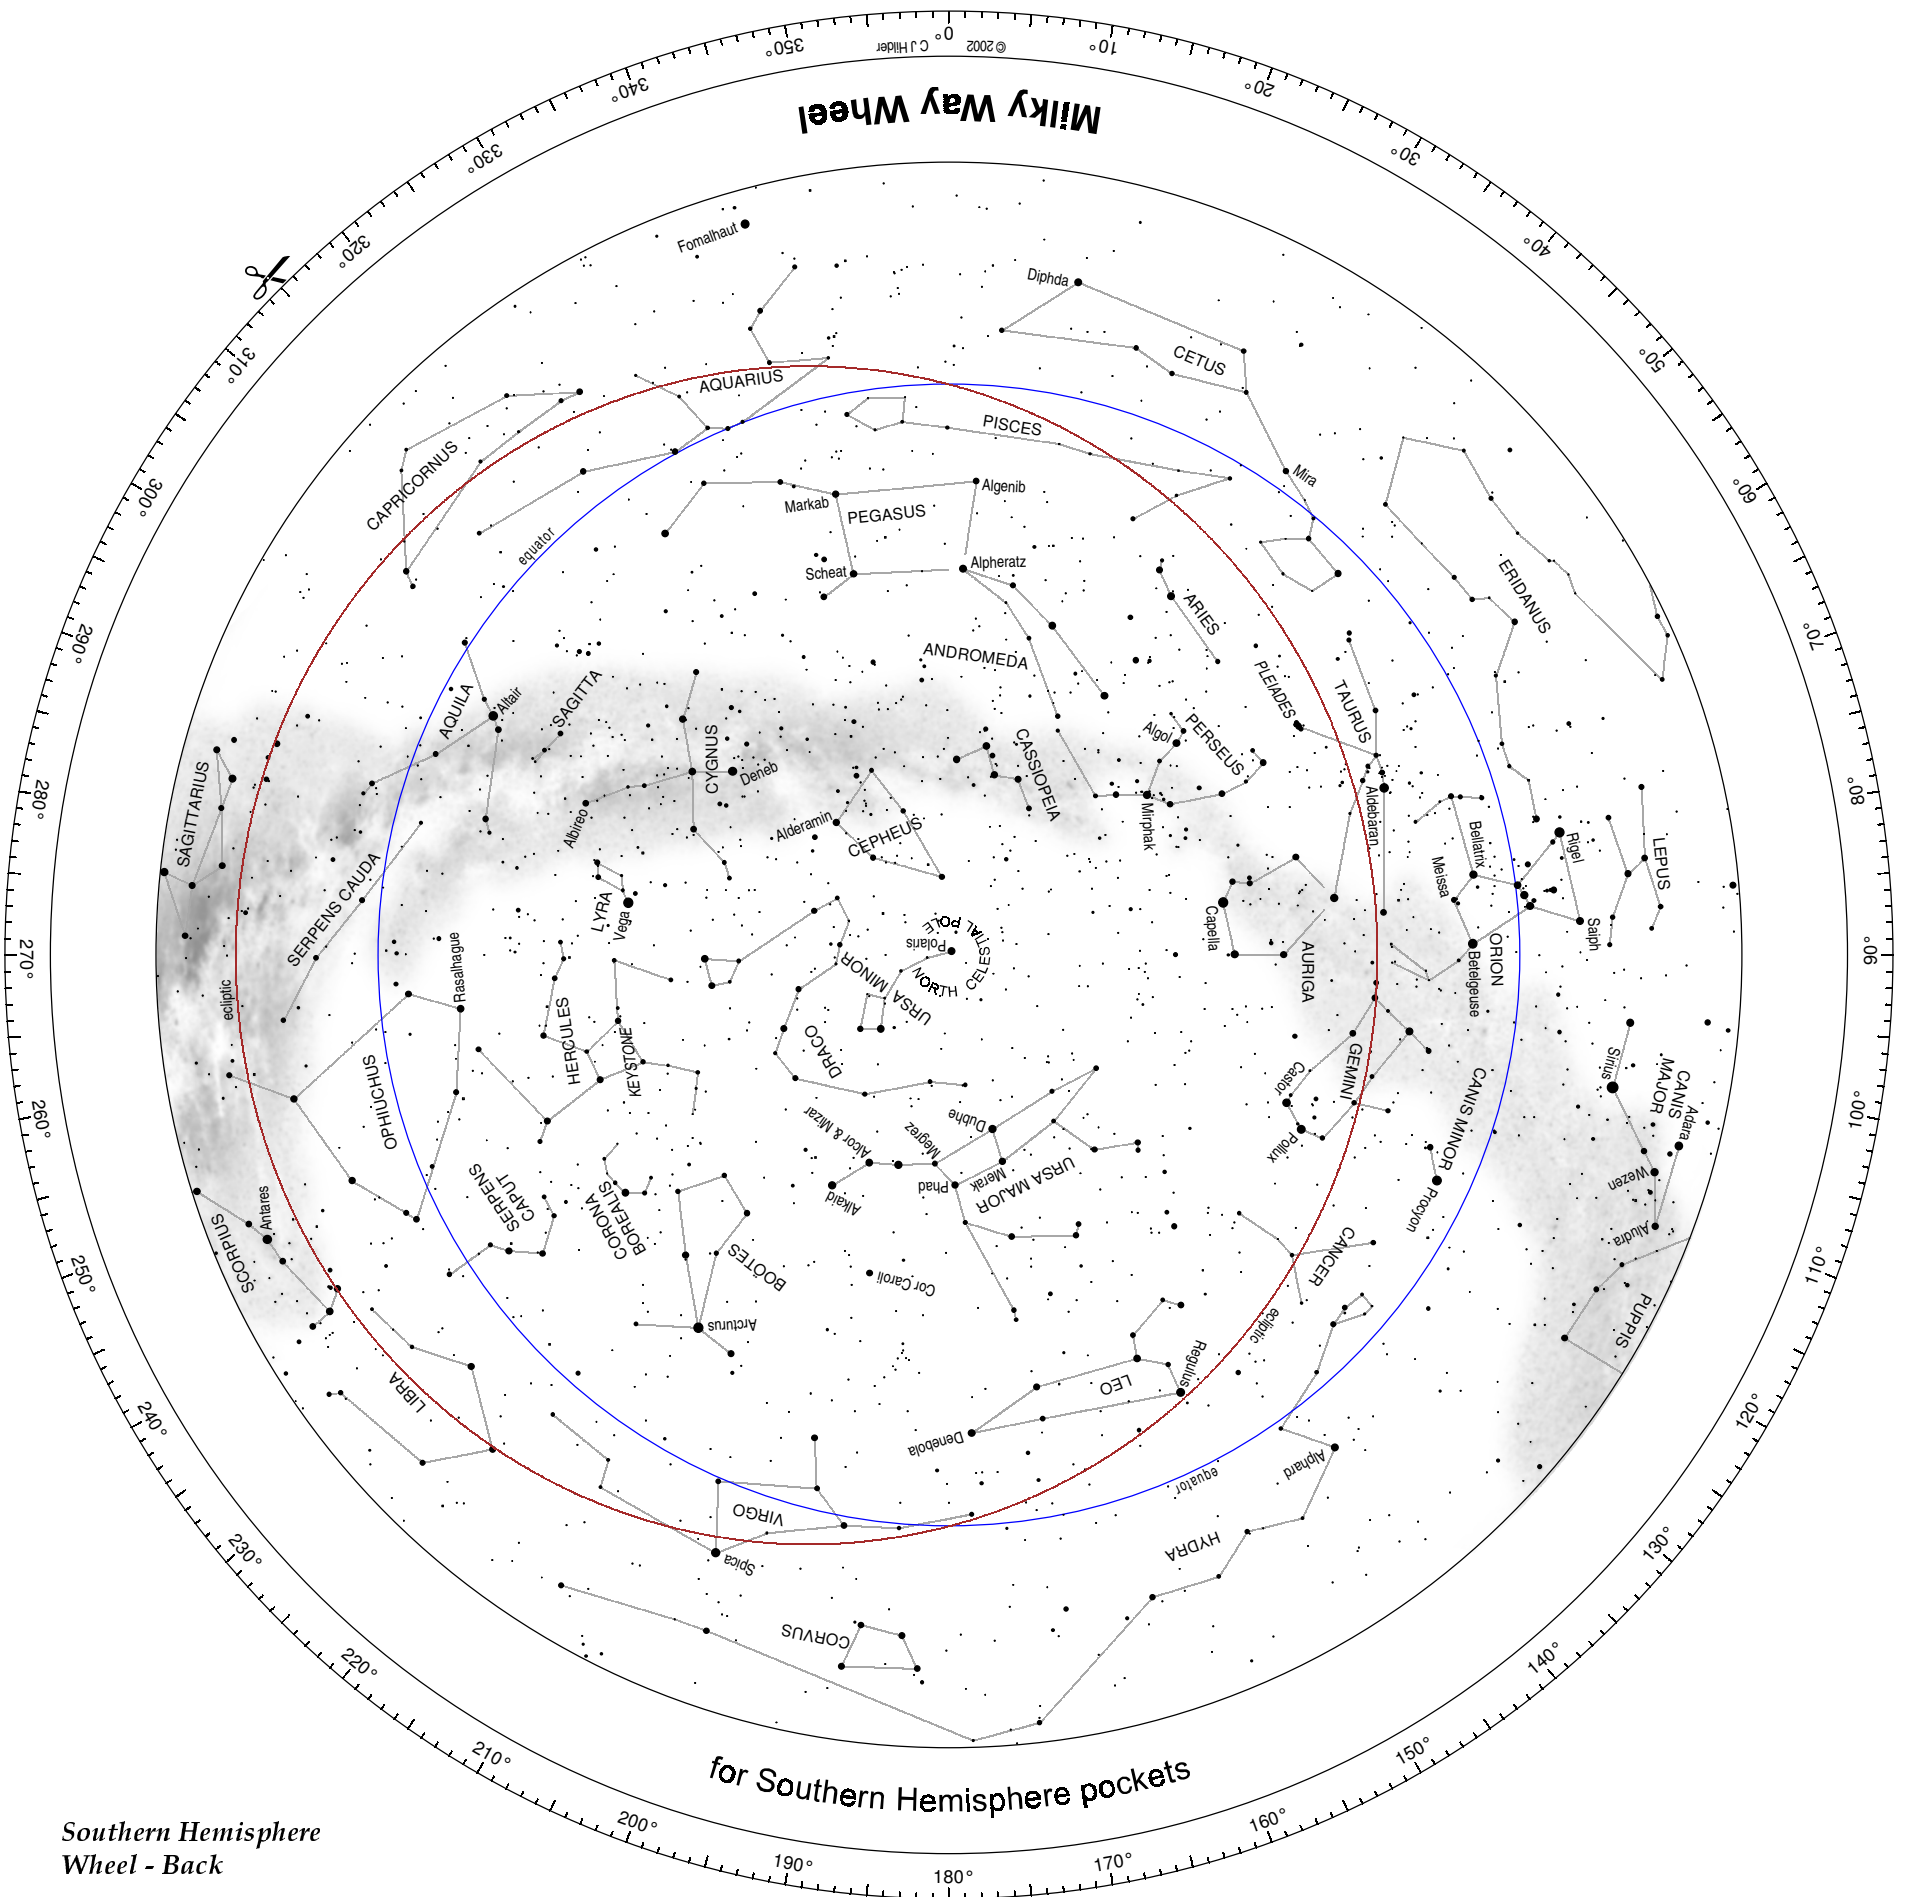

SCALE Use this scale to confirm that copies have been made at the correct size

Astronomy In Your Hands

www.AstronomyInYourHands.com

Star Wheel

Southern Hemisphere Wheel - Back

© C J Hilder, 2002. Copying prohibited except where licensed.

Southern Hemisphere
Wheel - Back