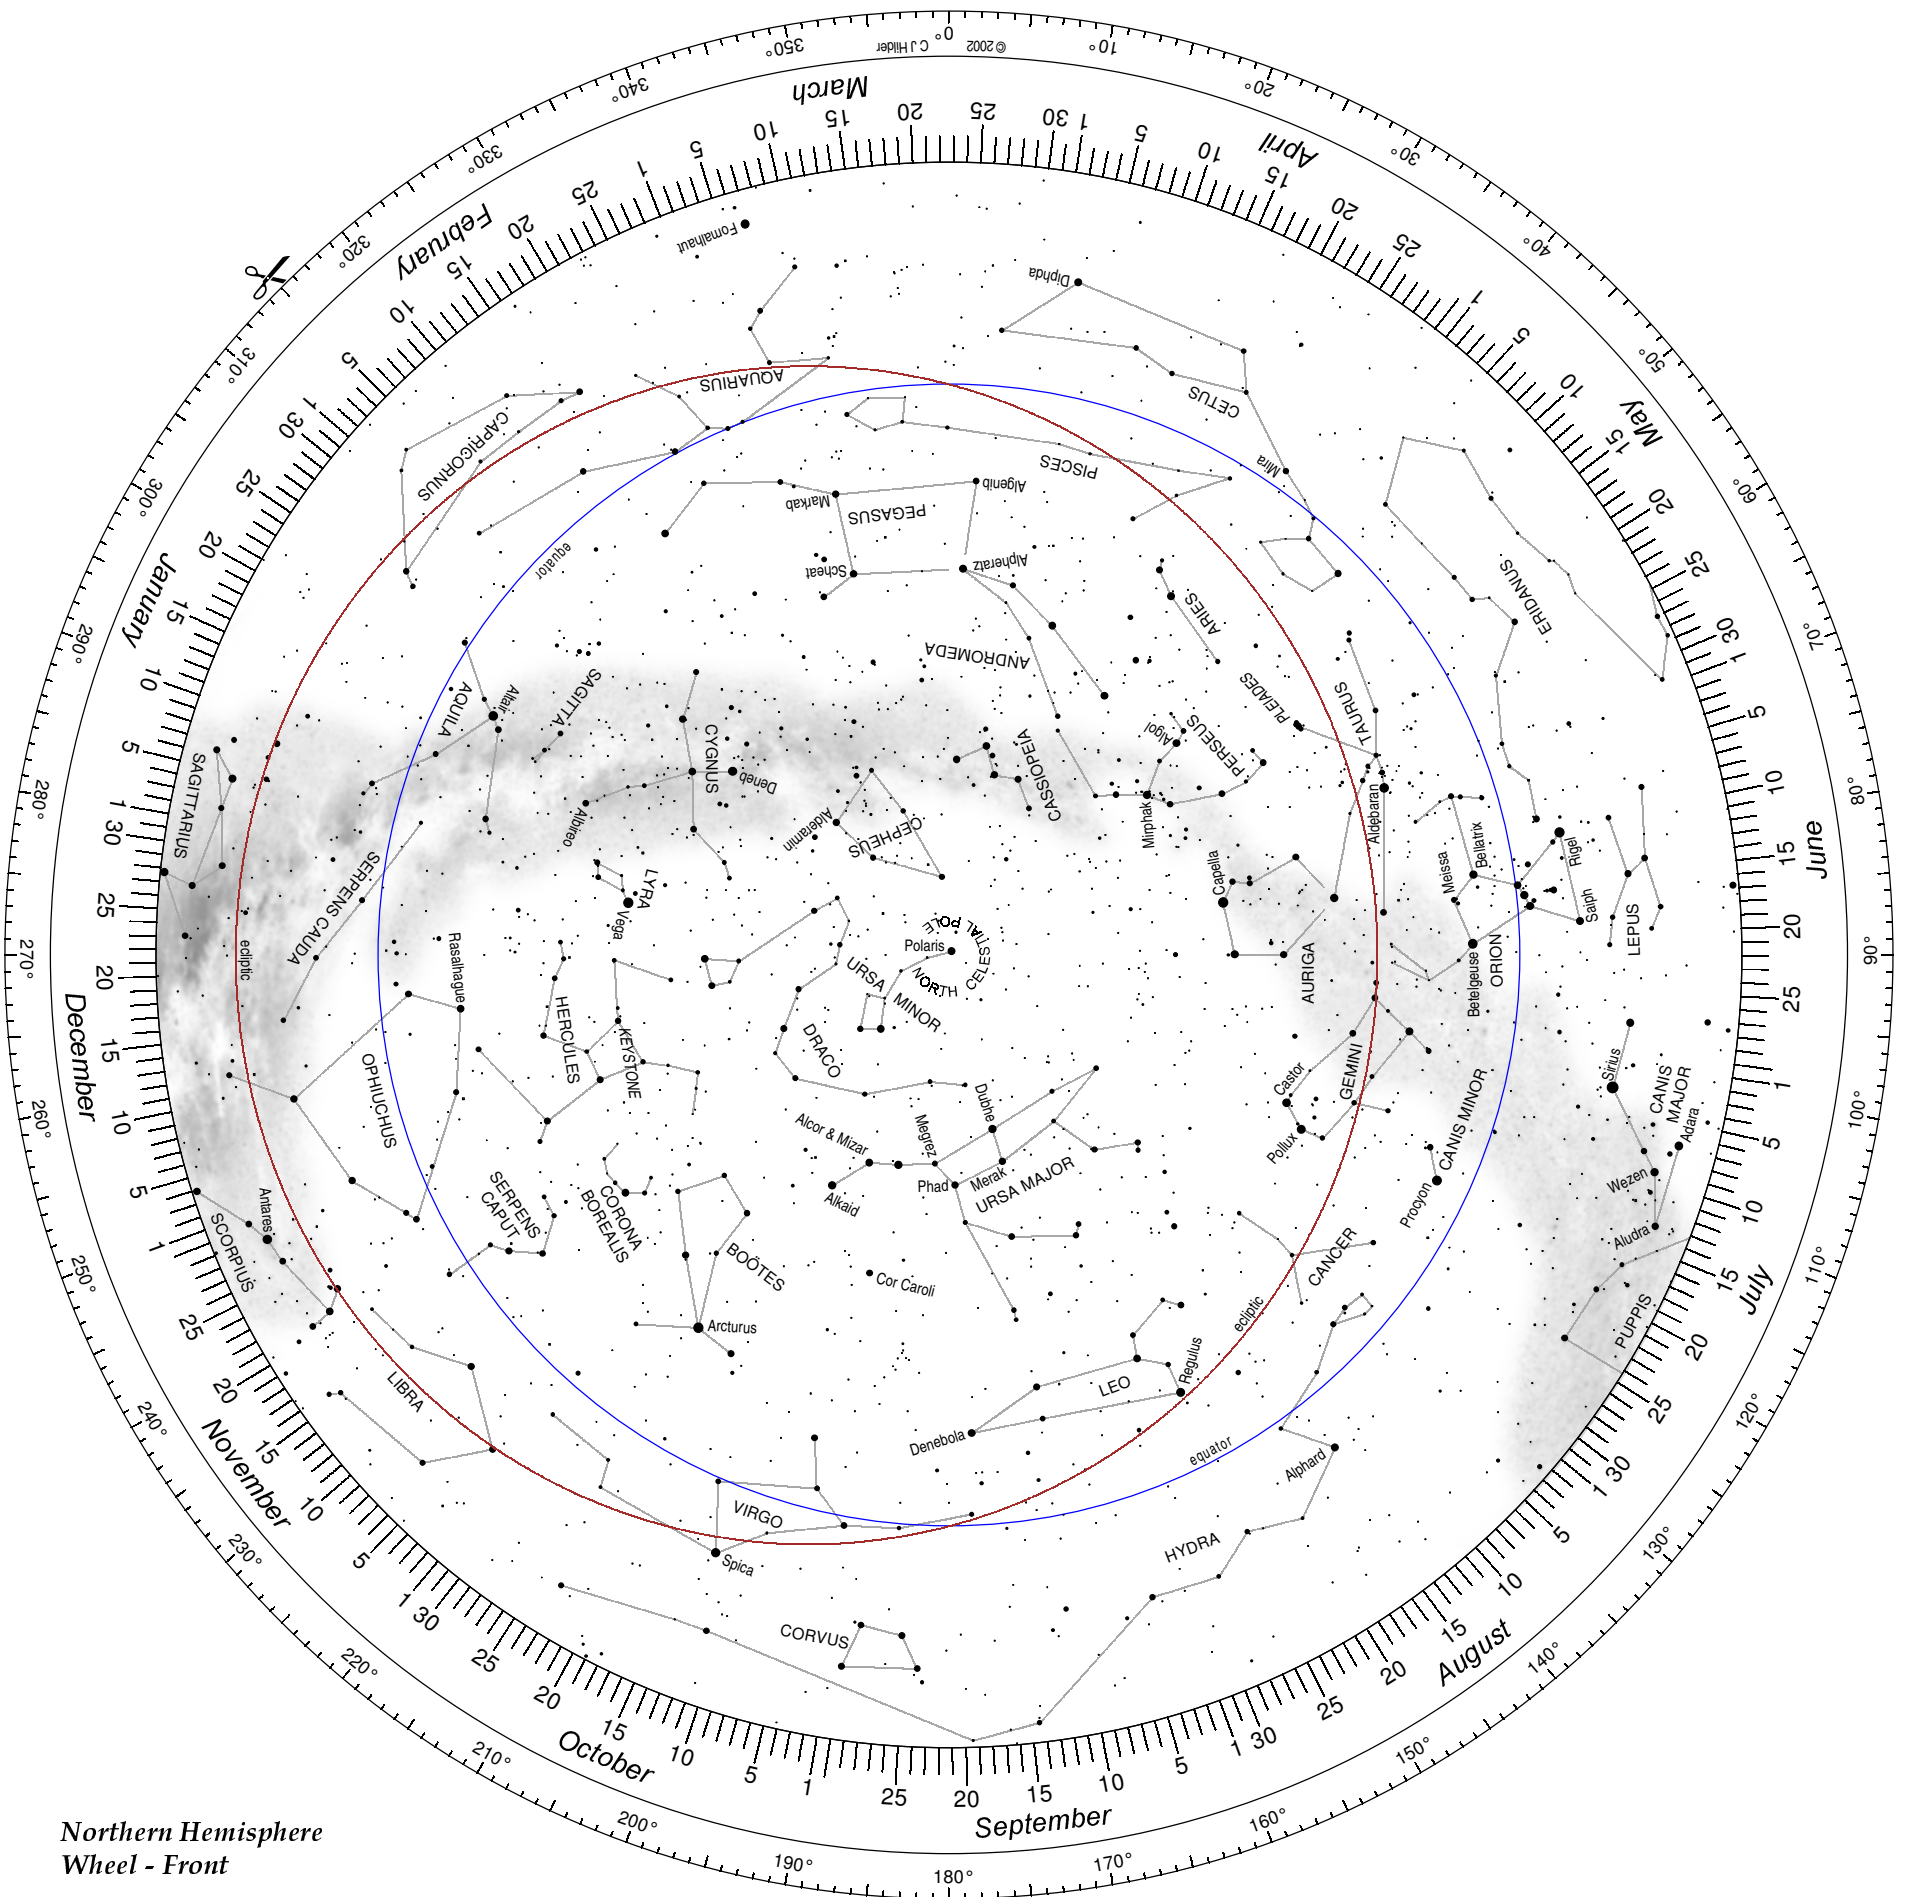

SCALE Use this scale to confirm that copies have been made at the correct size

Astronomy In Your Hands

www.AstronomyInYourHands.com

Star Wheel

Northern Hemisphere Wheel - Front

(time zone optimisation: east side)

© C J Hilder, 2002. Copying prohibited except where licensed.

Northern Hemisphere
Wheel - Front