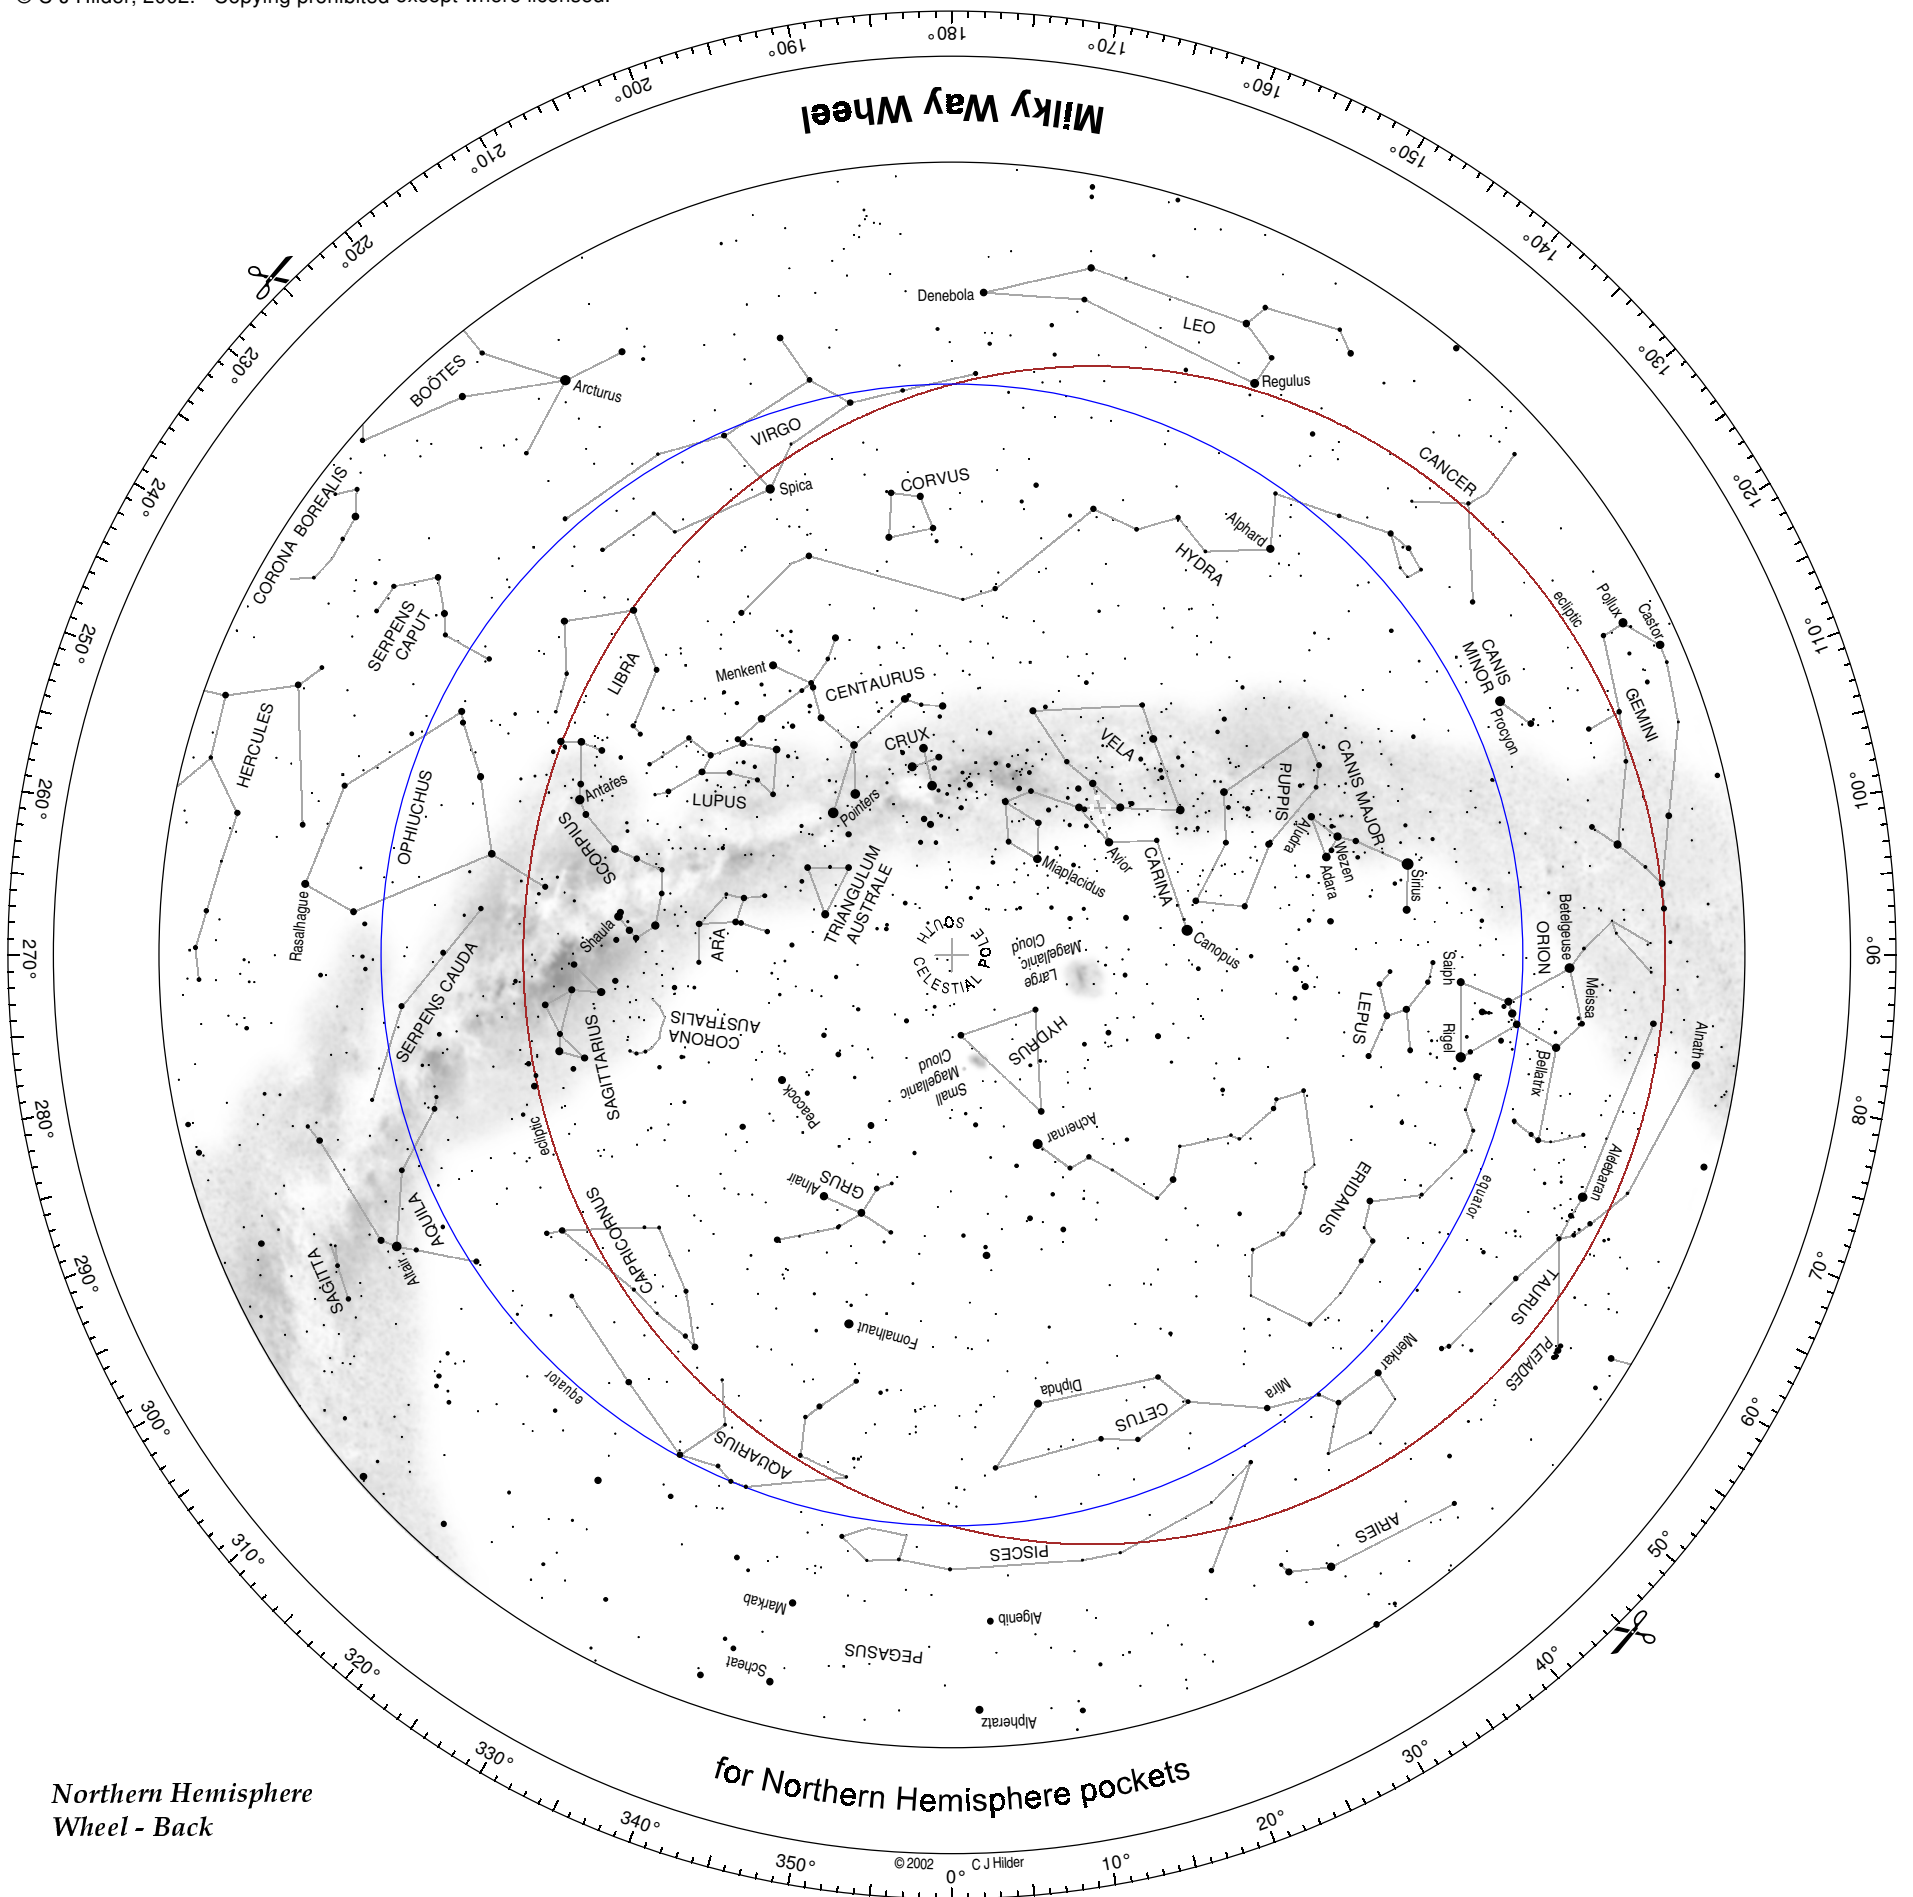

**SCALE** Use this scale to confirm that copies have been made at the correct size

## Star Wheel

Northern Hemisphere Wheel - Back

© C J Hilder, 2002. Copying prohibited except where licensed.

Northern Hemisphere  
Wheel - Back

© 2002 C.J. Hilder