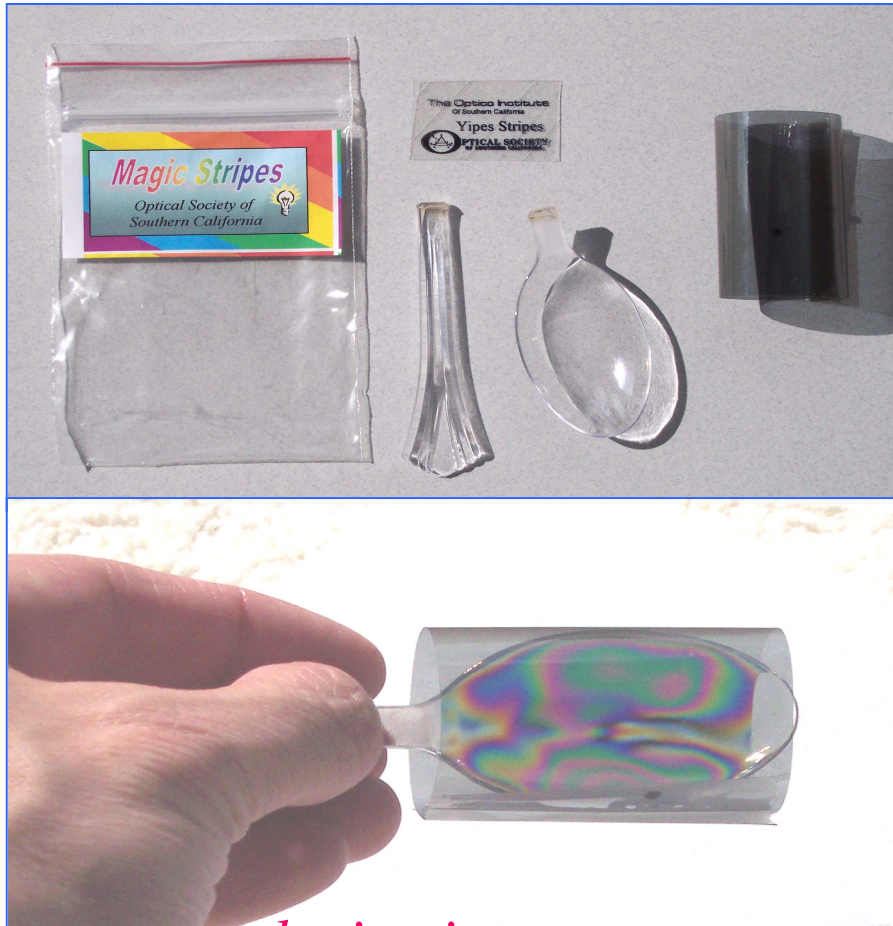

OPTRICKS Theme Packets

Assembly Instructions

- Please count qty 25 of each and put in quart size bags of the Magic Patch, Magic Dots, and Rainbow Peephole.
- Please count qty 25 of the Magic Stripes and put in the gallon size bags.
- Should be qty 1000 of each.
- Thank You Very Much

Magic Stripes

polarization

The diameter of the cylindrical Polarizer must be large enough to accommodate the spoon as shown in the photo on the bottom left.

Magic Patch

selective refraction

Rainbow Peephole™

diffraction

Magic Dot lenses come in three sizes.

Large, Medium and Small

Bag them all the same.