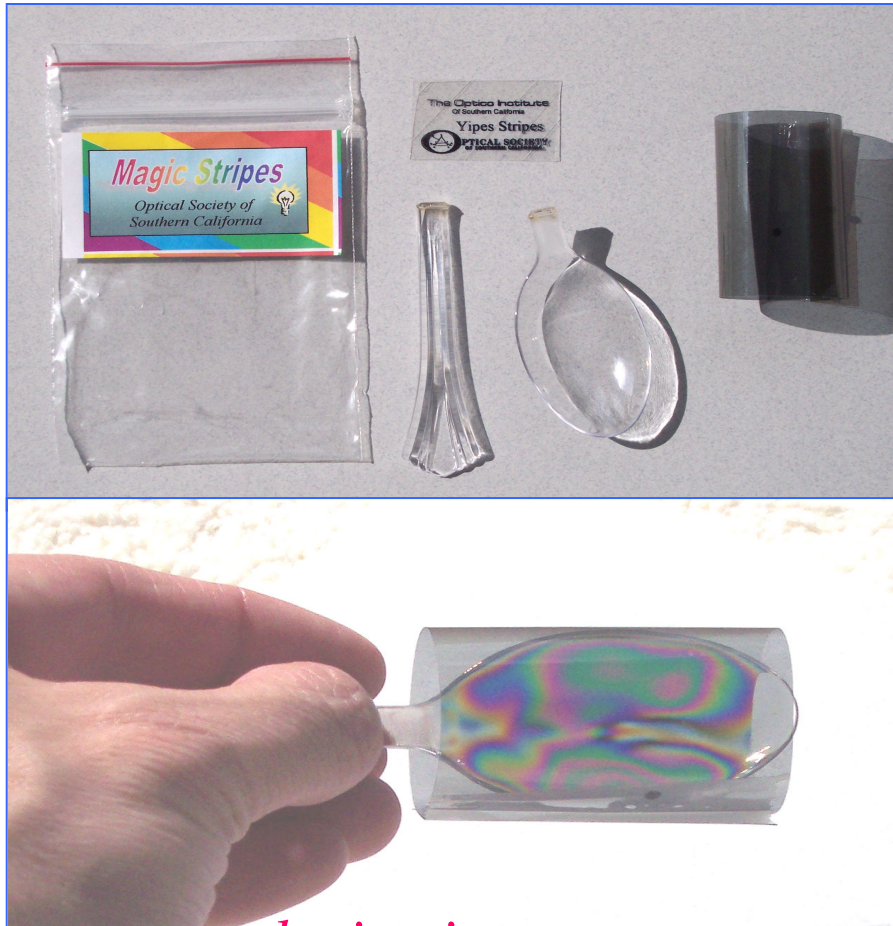

## Assembly Instructions

- Please count qty 25 of each and put in quart size bags of the Magic Patch, Magic Dots, and Rainbow Peephole.
- Please count qty 25 of the Magic Stripes and put in the gallon size bags.
- Should be qty 250 of each.
- Thank You Very Much

## *Magic Stripes*

*polarization*

The diameter of the cylindrical Polarizer must be large enough to accommodate the spoon as shown in the photo on the bottom left.

## *Magic Patch*

*selective refraction*

## *Rainbow Peephole™*

*diffraction*

Magic Dot lenses come in three sizes.

Large, Medium and Small

Bag them all the same.