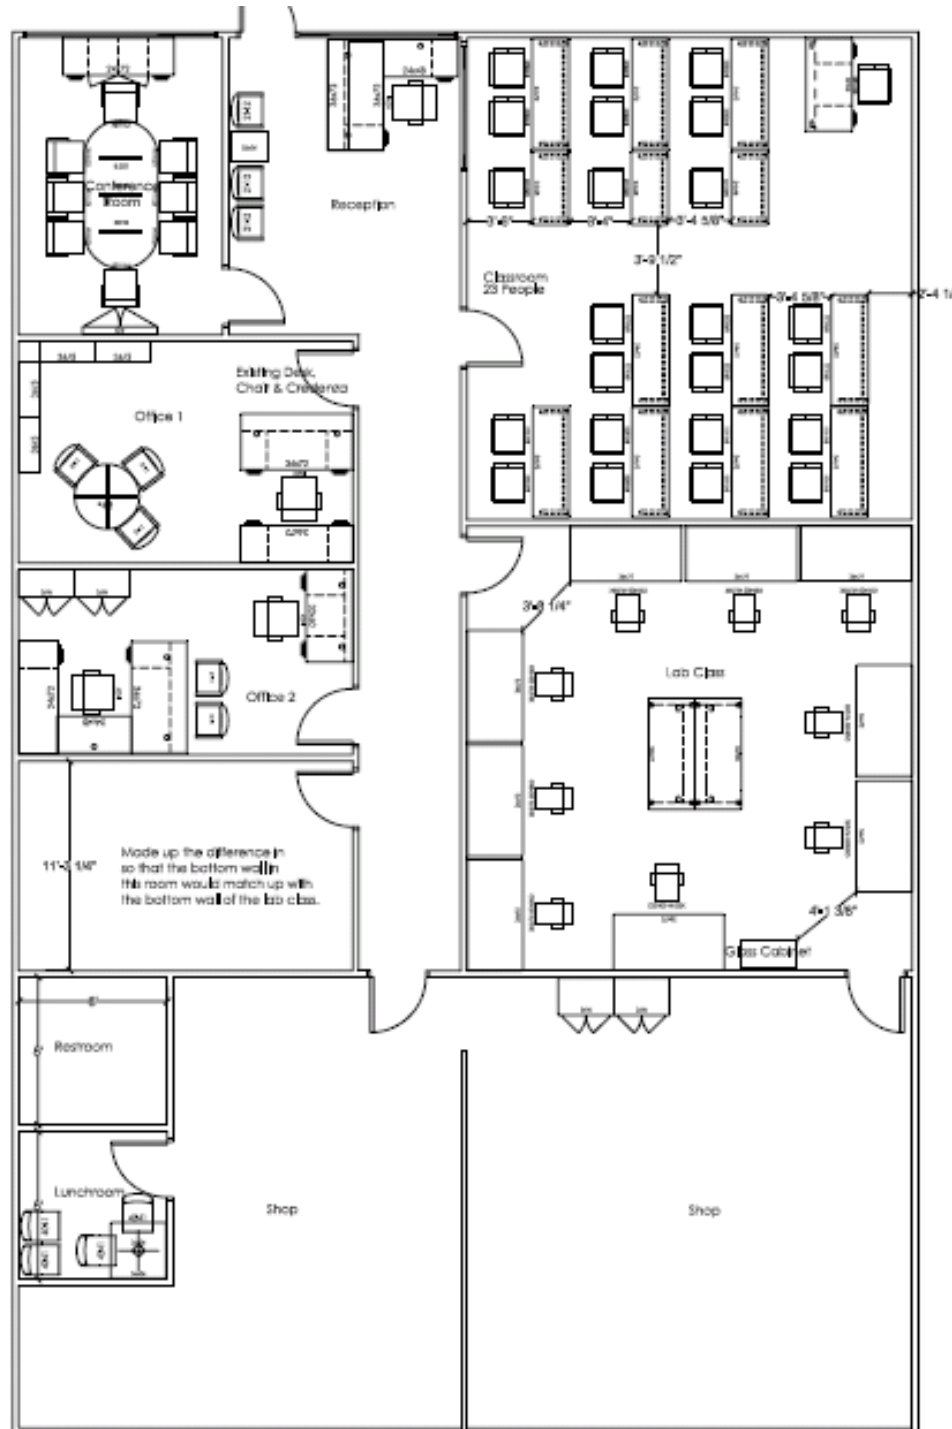

Teaching at the former CACT Facility @ Irvine Valley College

First class at the new facility

New Facility Floorplan

The New Facility

Reception Area

Conference Room

The New Facility

Classroom for 23 students

Teaching Lab (still needs work!)

The New Facility

The New Facility

Polishing Table

Kitchen Area

The New Facility Offices