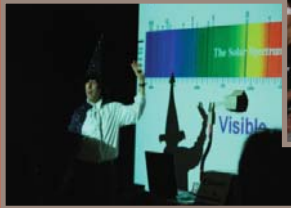

Family Day at the Beall Center

The Beall Center for Art + Technology is an art gallery with a focus on new and emerging art forms, with new installations arriving quarterly. The Beall Center is located on the UCI campus near the intersections of Campus, West Peltason & Pereira Drive.

Open
T/W 12-5pm
Th-Sa 12-8pm

Donald R. and Joan F. Beall
Center for Art + Technology
University of California, Irvine

FUN-FILLED

Hands-On Activities

for kids of all ages!

Saturday

April 18

11am-3pm

Admission to the event is FREE

Meet the Wizard of Light

Learn about light and its "magical" properties. Take home some cool "optricks" to amaze your friends.

Presentations at 12pm and 2pm
In the Beall Gallery
Look for the Wizard of Light when you tour the exhibit.

Have Fun with the EX-I-09 Scavenger Hunt

Tour the Current Exhibit EX-I-09 by Shih Chieh Huang

Huang creates installations merging common materials and electronics with air and water into eerily beautiful organic environments and sculptures, which in turn, evoke a life and "breath" appearance.